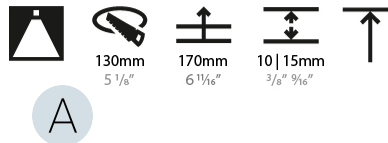

PHYSICAL

Shape: Round
Diameter (mm): 139
Diameter (in): 5 1/2
Height (mm): 151
Height (in): 5 15/16
Ceiling Thickness (mm): 10 / 12.5 / 15
Ceiling Thickness (in): 3/8 or 1/2 or 9/16
Min. Recessing Depth (mm): 170
Min. Recessing Depth (in): 6 11/16
Light Distribution: Downlight
Weight (kg): 0.926
Weight (lbs): 2.04
Fixture Finish: SSR / BKV / CWI / CRY / HAB / UFT / ITA / RUA / FTG / MYG / LOD / PUS / FRO / FUP / KIA / POP / BLS / SPG / MEY / GOH / GUM / CHC / COM / ABZ / JAG / OBR / MOS / ROR
Fixture Material: Aluminum Die Cast
Cut-out Measurements: 130mm / 5 1/8"

ELECTRICAL

Lamp Type: LED (Zhaga Standard)
Input Wattage (W): 28.6
Total Output Wattage (W): 26.4
Dimming: Tri-Mode (Non-Dimming and Phase Dimming (120Vac only) and 0-10V Dimming)
Driver Included: No
Driver Location: Recessed Housing
Driver Type: Constant Current - Universal
Driver Class: Class 2
Housing: See components
Input Voltage (V): 120 - 277
Constant Current (MA): 700

LED

Number of LEDs: 1
Color Temperature (°K): 2700 / 3000 / 3500 / 4000
Max. Delivered Lumen (lm): 2030 / 2080 / 2186 / 2230
Nominal Lumen (lm): 3210 / 3290 / 3459 / 3530
CRI: >90 CRI
Efficiency (%): 0.631
Lamp Life (hrs): 50000

OPTICAL

Reflector: 20 / 25 / 40

RATINGS AND CERTIFICATIONS

Certified By: Certified for North American Standards
IP rating: IP20